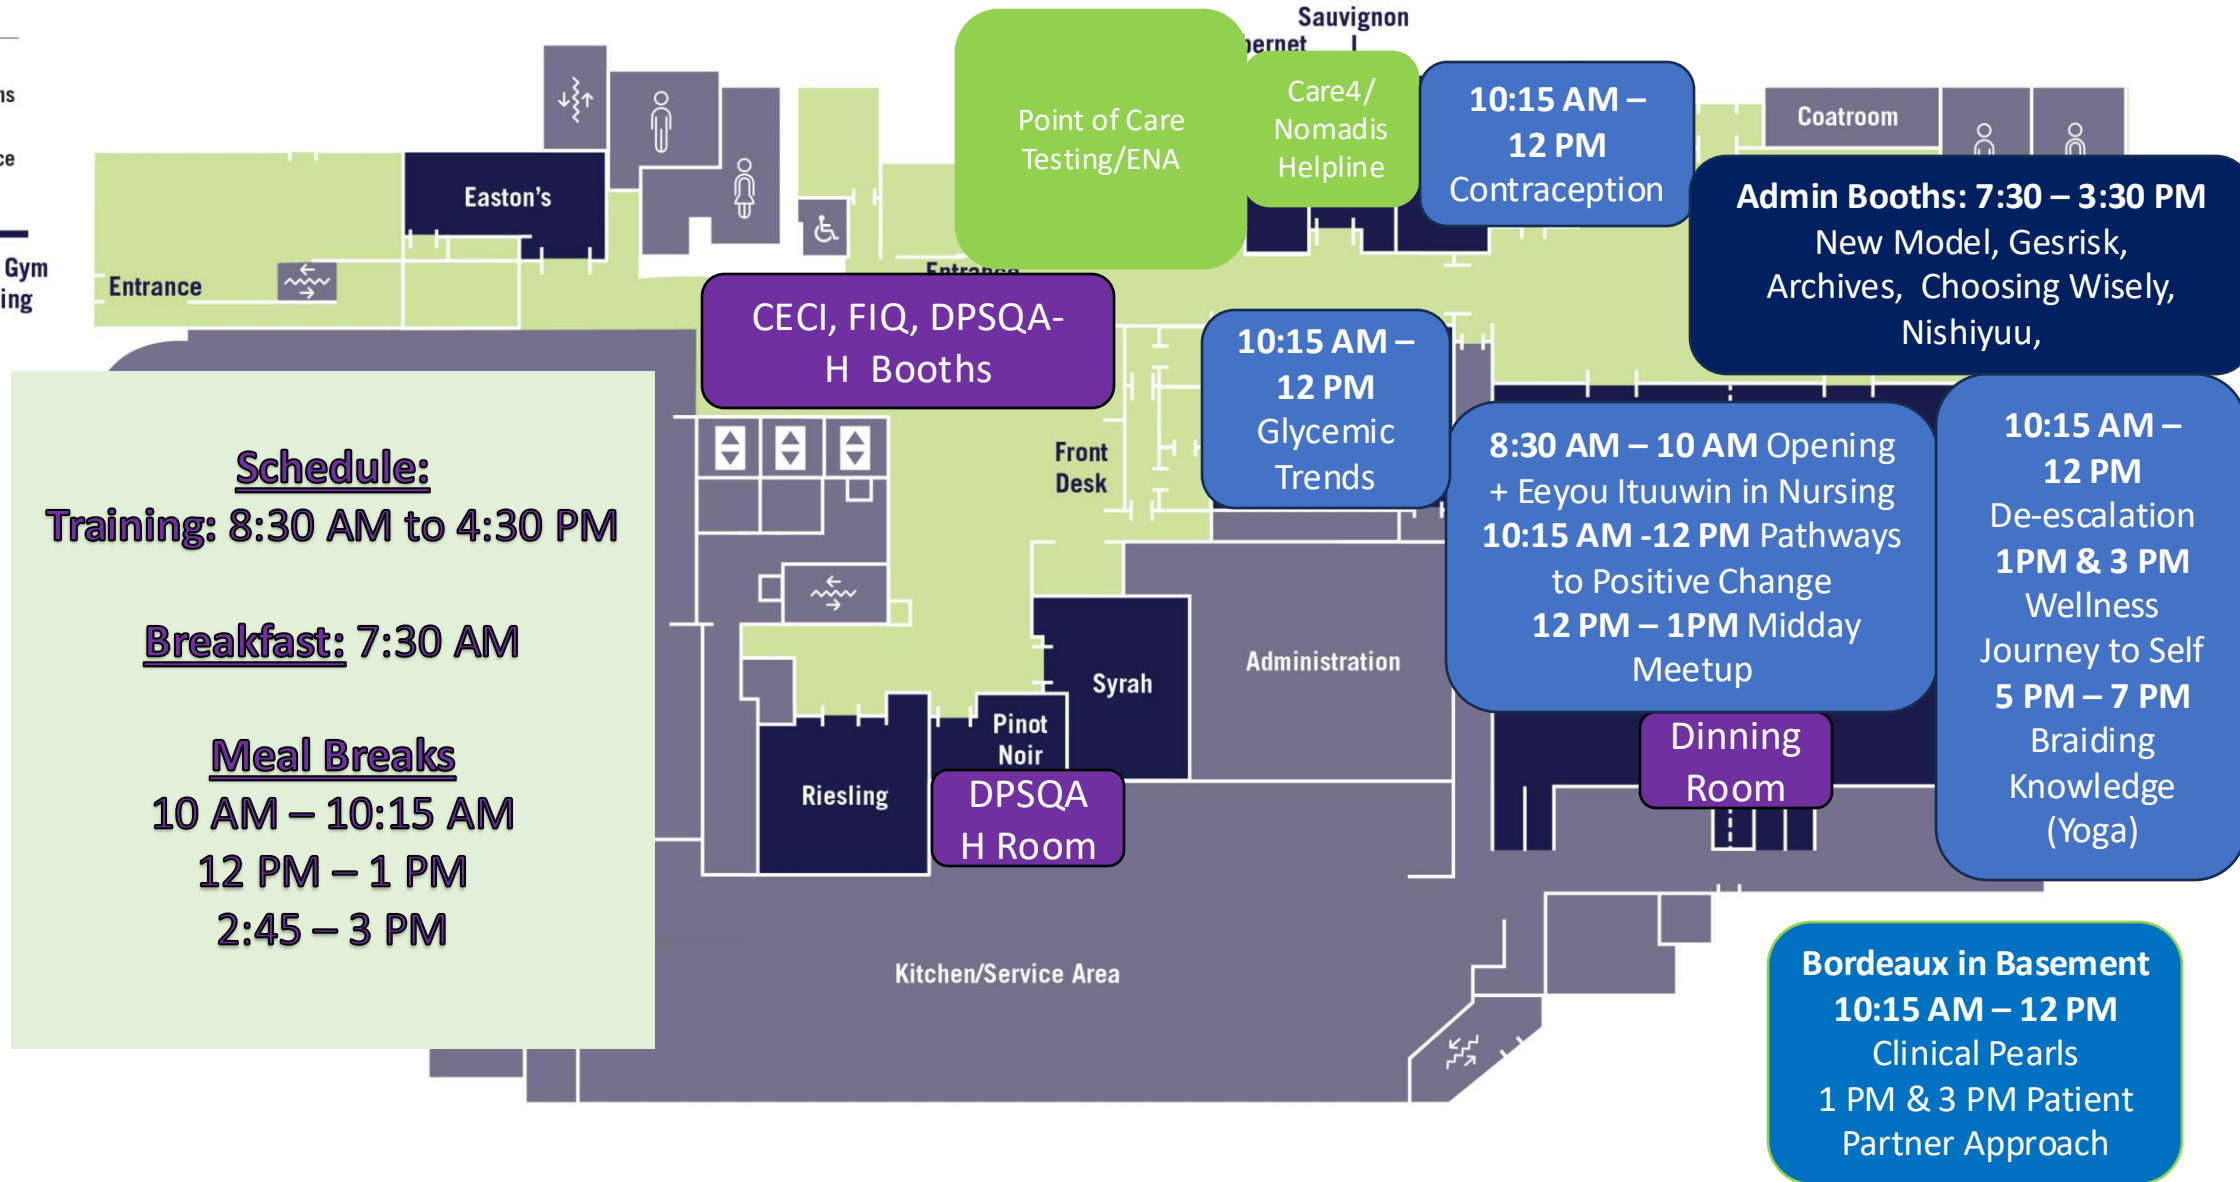

Week 1: Tuesday Sept 30 – ADMIN BOOTH

Week 1: Wednesday Oct 1

Ground Floor Level

Floor Map Key

-  Elevators
-  Meeting/Conference Rooms
-  Amenities/Service Areas
-  Entrance Hall/Public Space

← To Pool, Gym & Parking

Week 1: Wednesday Oct 1 – ADMIN BOOTH

Ground Floor Level

Week 2: Tuesday Oct 7

Floor Map Key

-  Elevators
-  Meeting/Conference Rooms
-  Amenities/Service Areas
-  Entrance Hall/Public Space

← To Pool, Gym & Parking

Week 2: Tuesday Oct 7 – ADMIN BOOTH

Week 2: Wednesday Oct 8 – ADMIN BOOTH

Thursday

Ground Floor Level

Floor Map Key

-  Elevators
-  Meeting/Conference Rooms
-  Amenities/Service Areas
-  Entrance Hall/Public Space

← To Pool, Gym & Parking