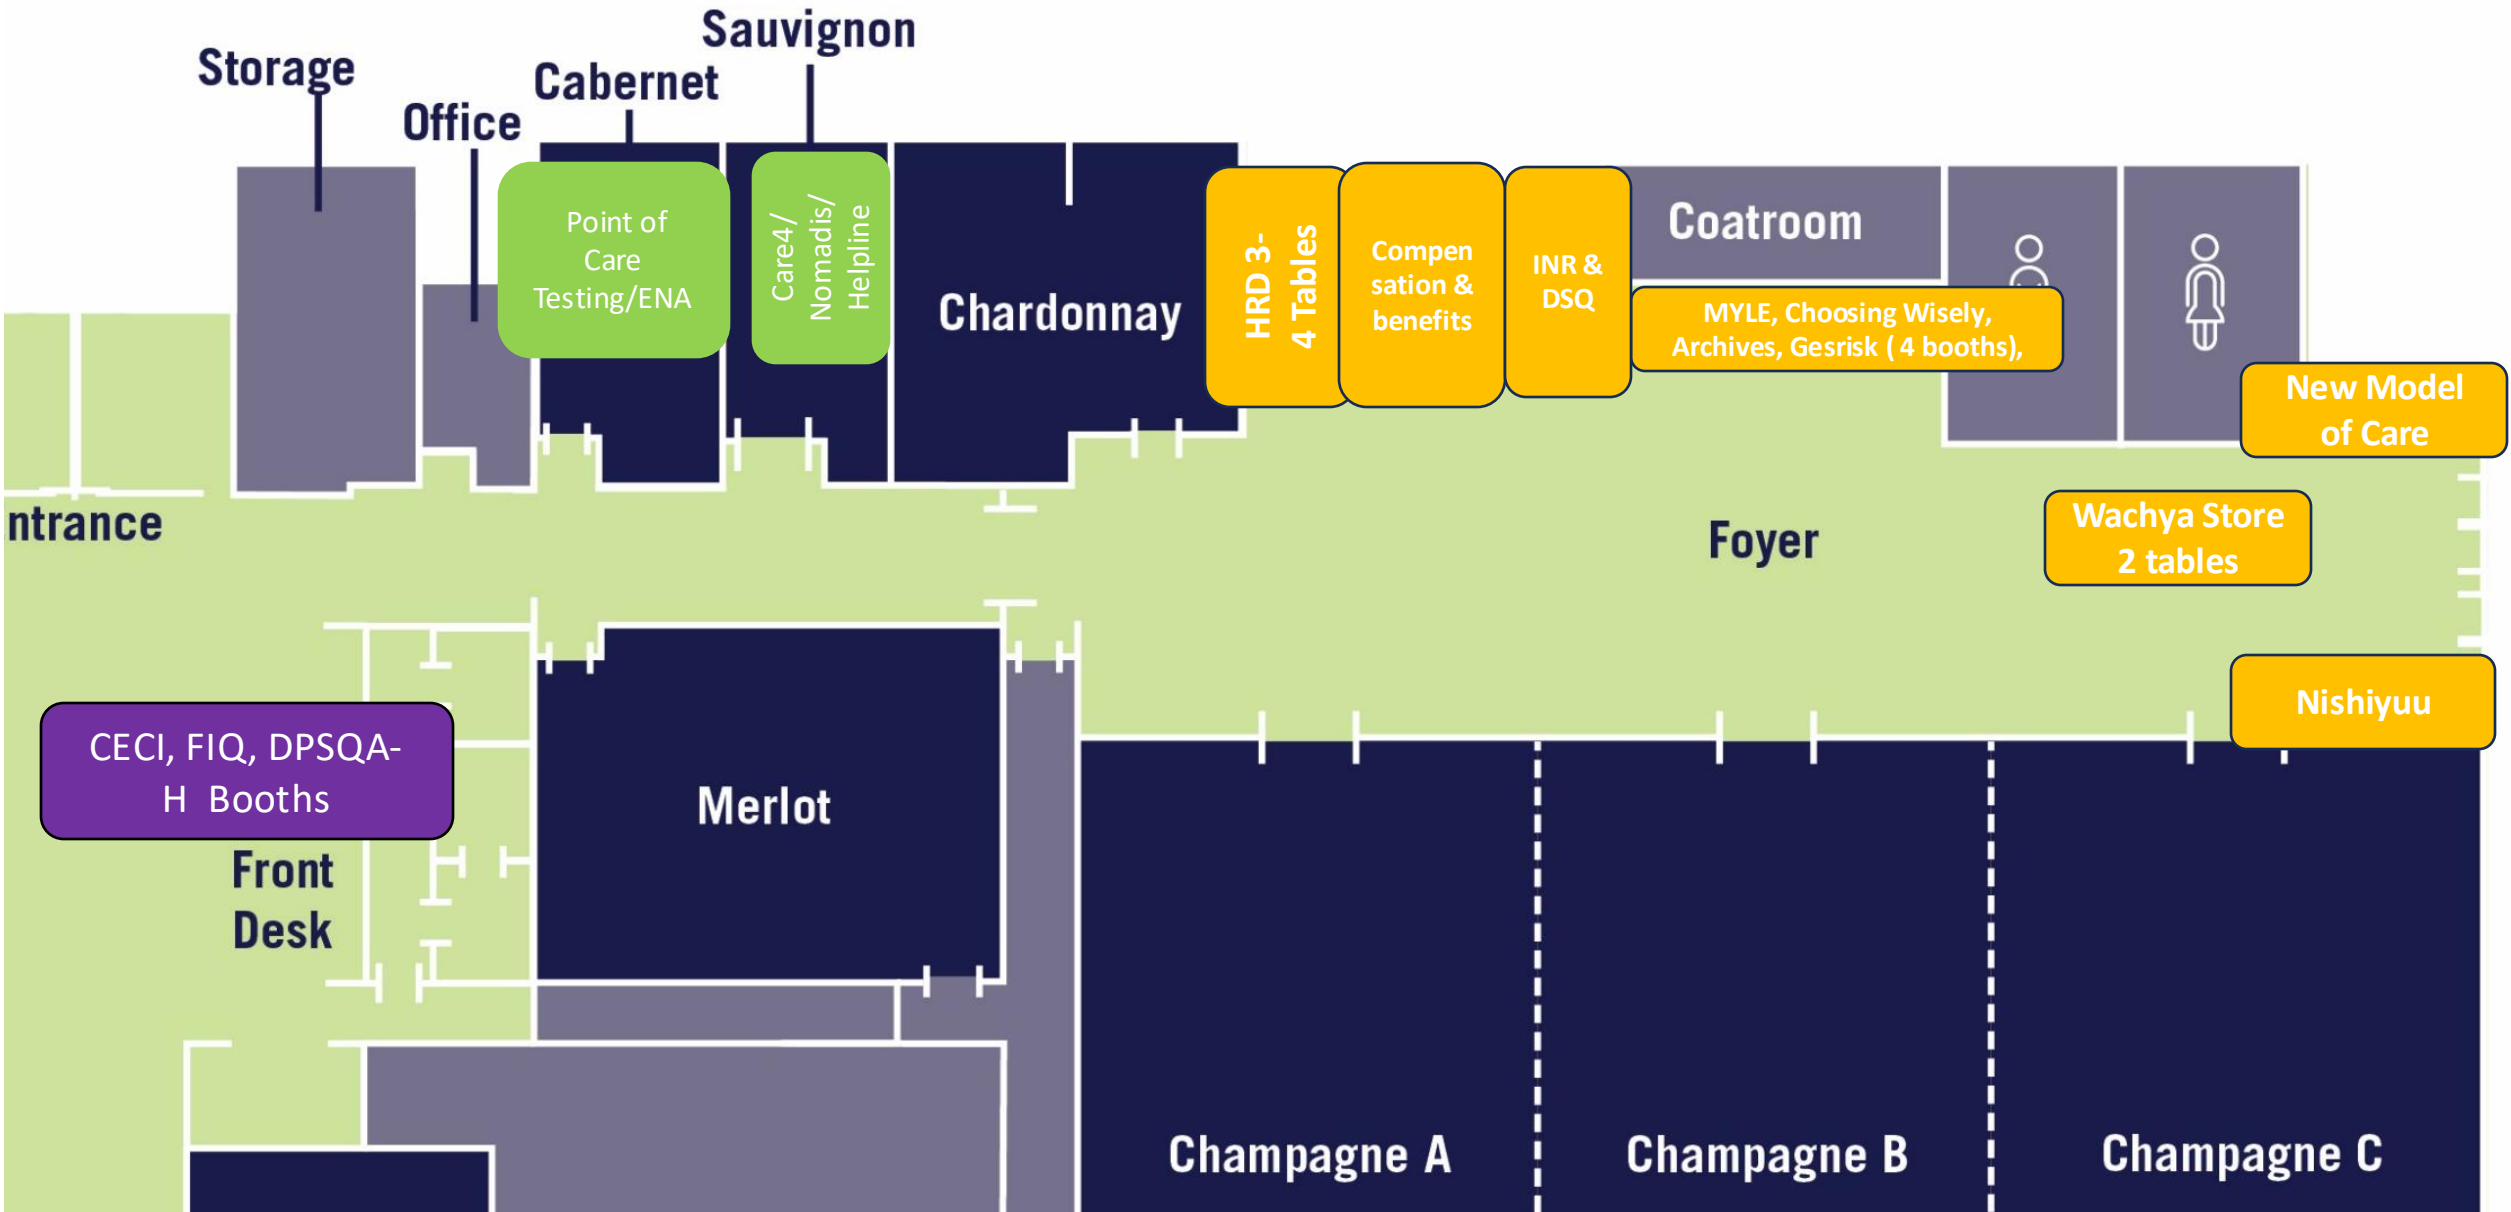

Week 1: Tuesday Sept 30 – ADMIN BOOTH

Week 1: Wednesday Oct 1

Ground Floor Level

Floor Map Key

-  Elevators
-  Meeting/Conference Rooms
-  Amenities/Service Areas
-  Entrance Hall/Public Space

← To Pool, Gym & Parking

Week 1: Wednesday Oct 1 – ADMIN BOOTH

Ground Floor Level

Week 2: Tuesday Oct 7

Floor Map Key

-  Elevators
-  Meeting/Conference Rooms
-  Amenities/Service Areas
-  Entrance Hall/Public Space

← To Pool, Gym & Parking

Week 2: Tuesday Oct 7 – ADMIN BOOTH

Week 2: Wednesday Oct 8 – ADMIN BOOTH

Thursday

Ground Floor Level

Floor Map Key

-  Elevators
-  Meeting/Conference Rooms
-  Amenities/Service Areas
-  Entrance Hall/Public Space

← To Pool, Gym & Parking