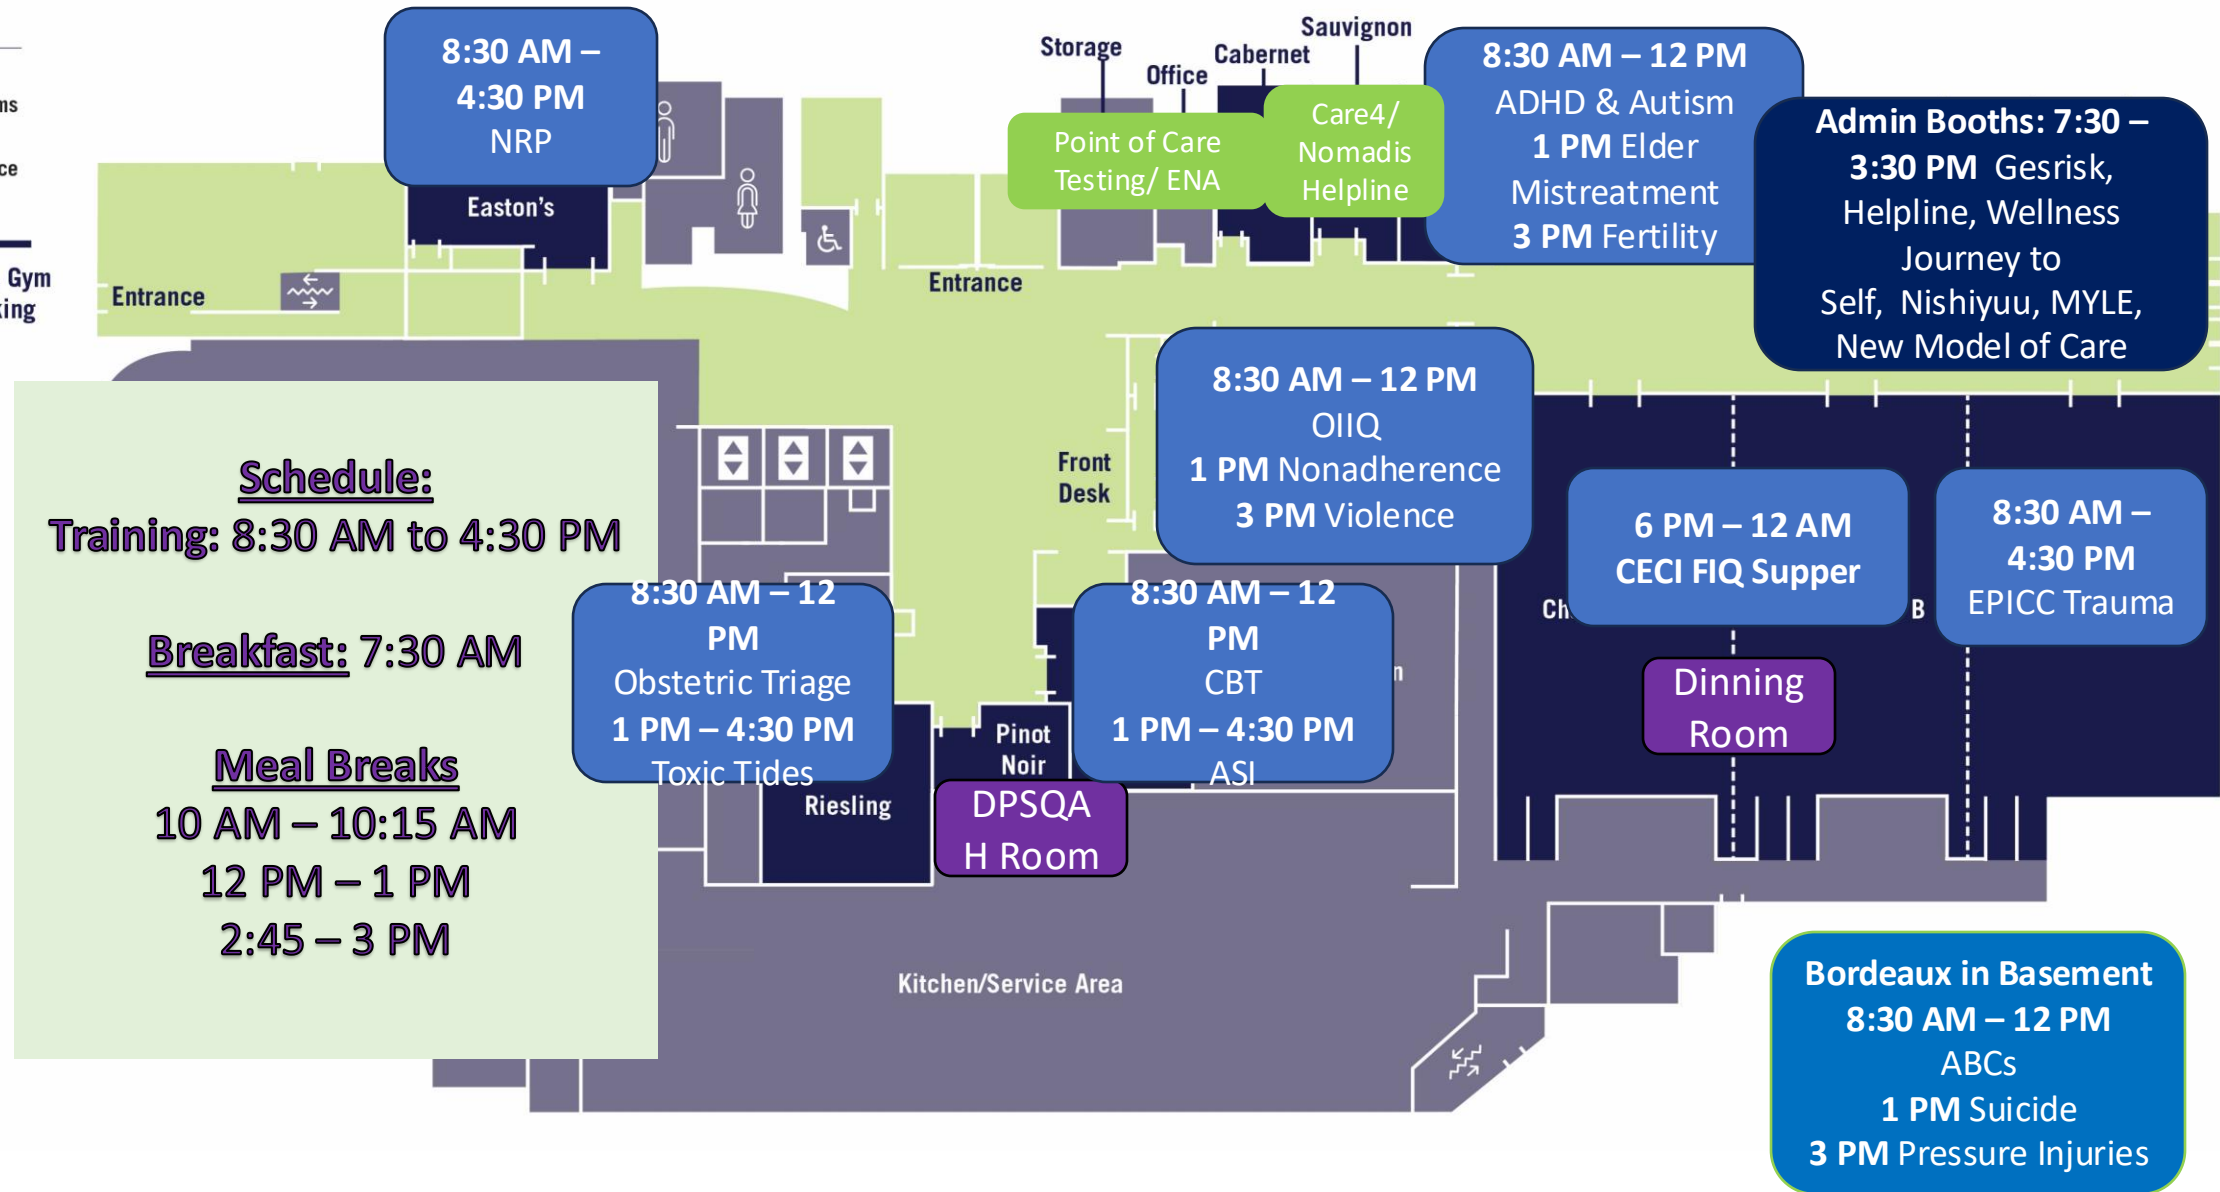

Week 1: Tuesday Sept 30 – ADMIN BOOTH

Week 1: Wednesday Oct 1

Ground Floor Level

Floor Map Key

-  Elevators
-  Meeting/Conference Rooms
-  Amenities/Service Areas
-  Entrance Hall/Public Space

← To Pool, Gym & Parking

Week 1: Wednesday Oct 1 – ADMIN BOOTH

Ground Floor Level

Week 2: Tuesday Oct 7

Floor Map Key

-  Elevators
-  Meeting/Conference Rooms
-  Amenities/Service Areas
-  Entrance Hall/Public Space

← To Pool, Gym & Parking

Week 2: Tuesday Oct 7 – ADMIN BOOTH

Week 2: Wednesday Oct 8 – ADMIN BOOTH

Thursday

Ground Floor Level

Floor Map Key

-  Elevators
-  Meeting/Conference Rooms
-  Amenities/Service Areas
-  Entrance Hall/Public Space

← To Pool, Gym & Parking