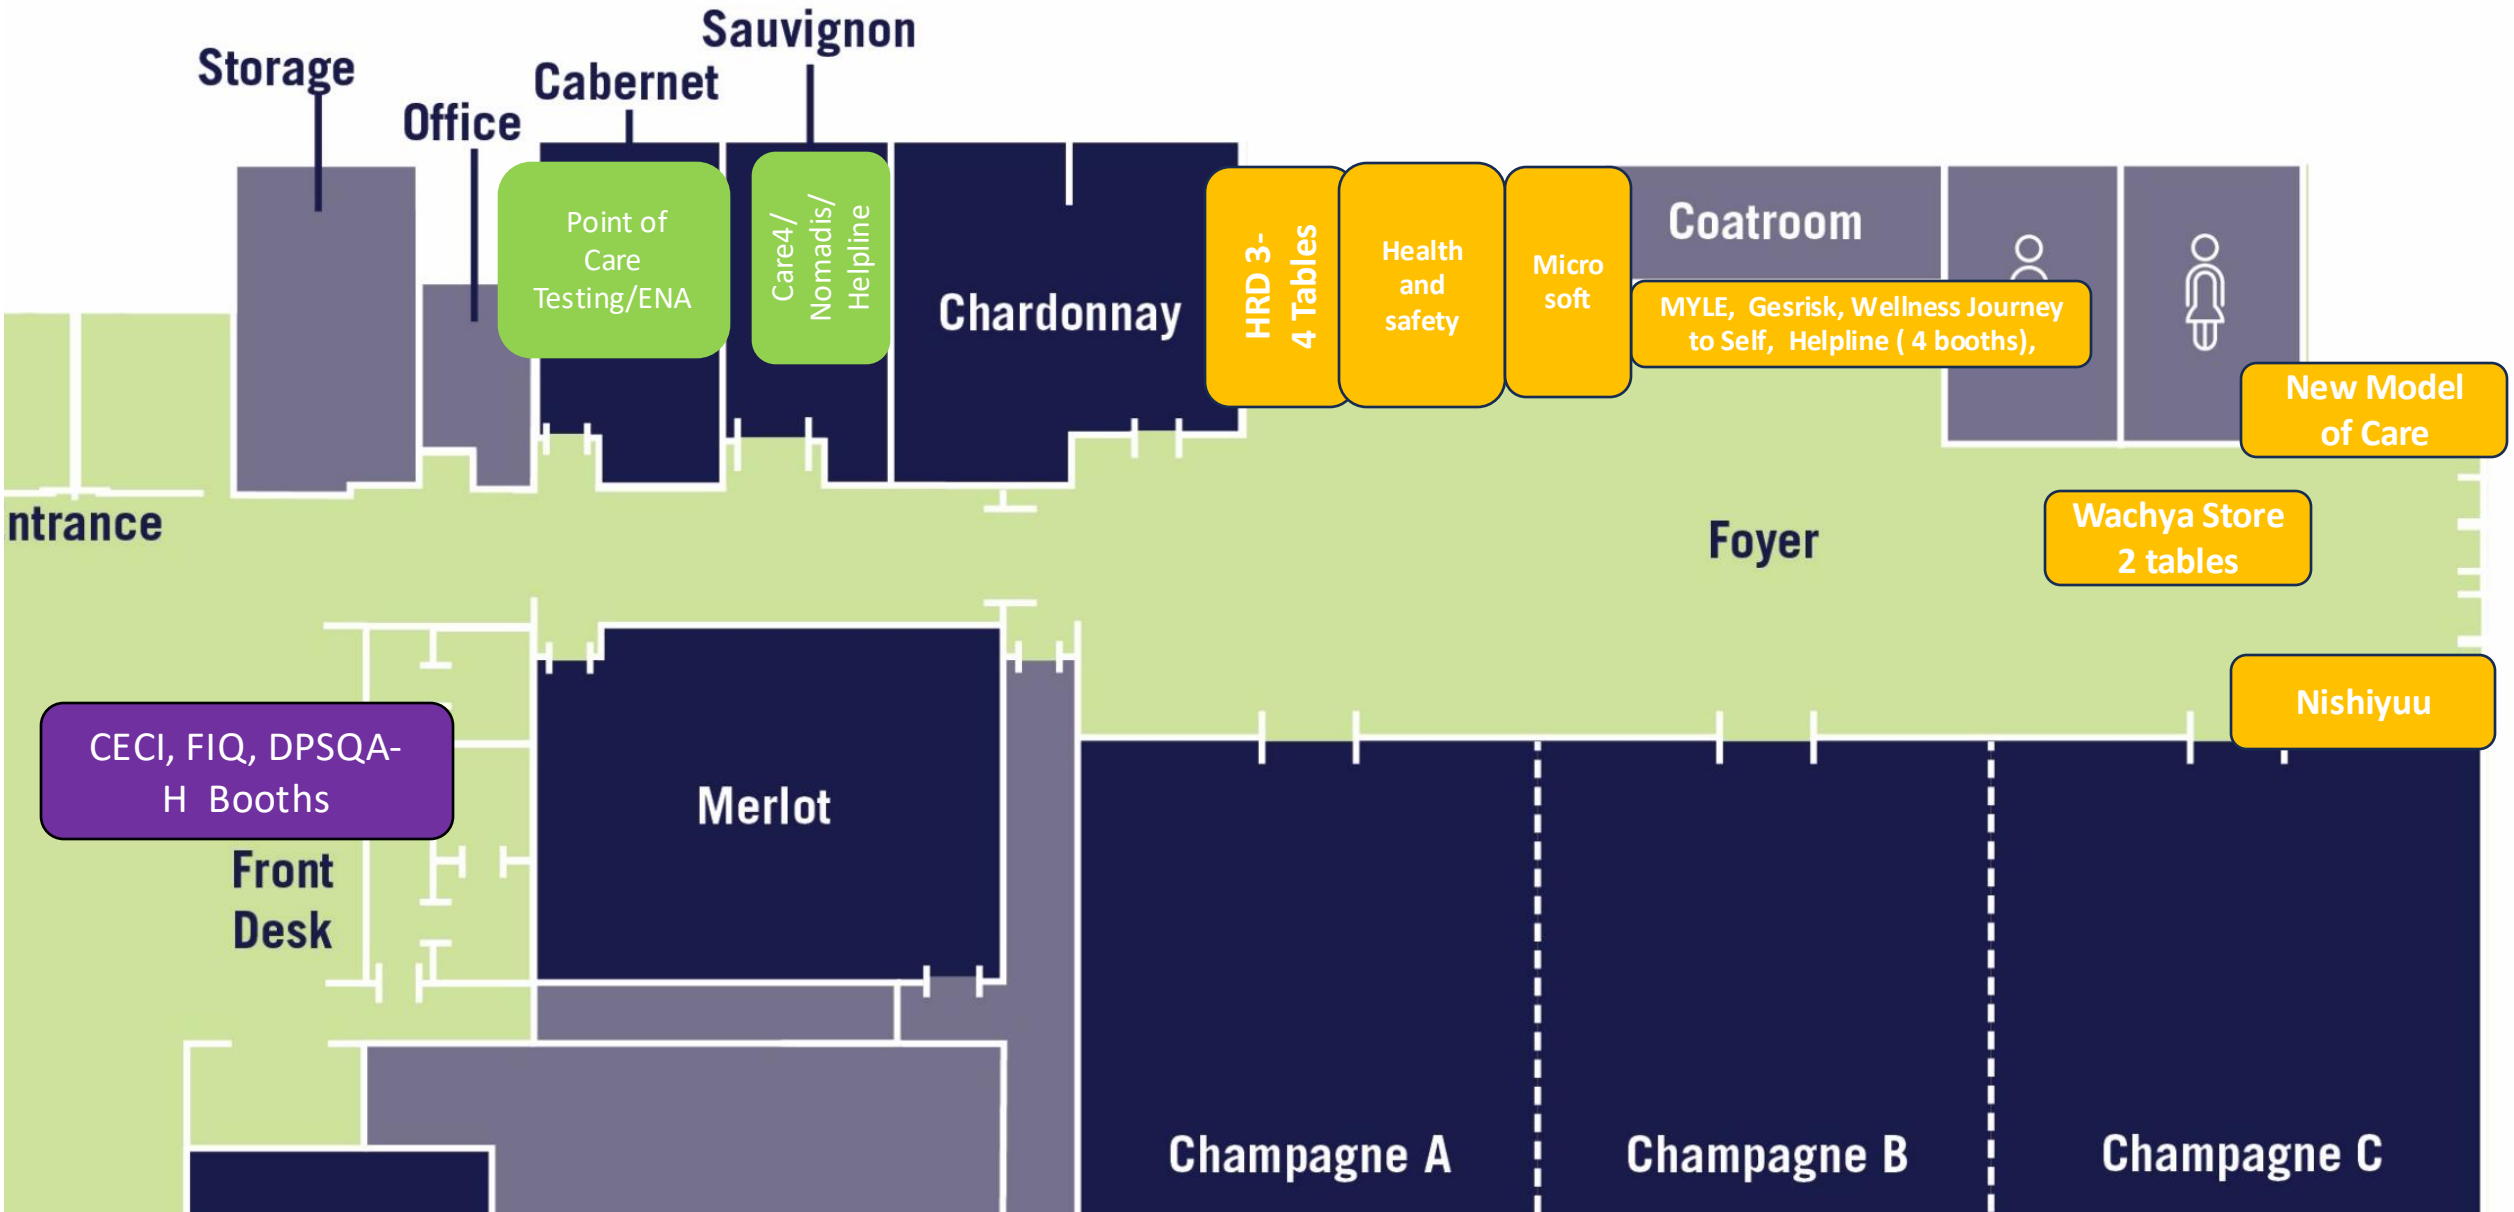

Week 1: Tuesday Sept 30 – ADMIN BOOTH

Week 1: Wednesday Oct 1

Ground Floor Level

Floor Map Key

-  Elevators
-  Meeting/Conference Rooms
-  Amenities/Service Areas
-  Entrance Hall/Public Space

← To Pool, Gym & Parking

Week 1: Wednesday Oct 1 – ADMIN BOOTH

Ground Floor Level

Week 2: Tuesday Oct 7

Floor Map Key

-  Elevators
-  Meeting/Conference Rooms
-  Amenities/Service Areas
-  Entrance Hall/Public Space

← To Pool, Gym & Parking

Week 2: Tuesday Oct 7 – ADMIN BOOTH

Week 2: Wednesday Oct 8 – ADMIN BOOTH

Thursday

Ground Floor Level

Floor Map Key

-  Elevators
-  Meeting/Conference Rooms
-  Amenities/Service Areas
-  Entrance Hall/Public Space

← To Pool, Gym & Parking