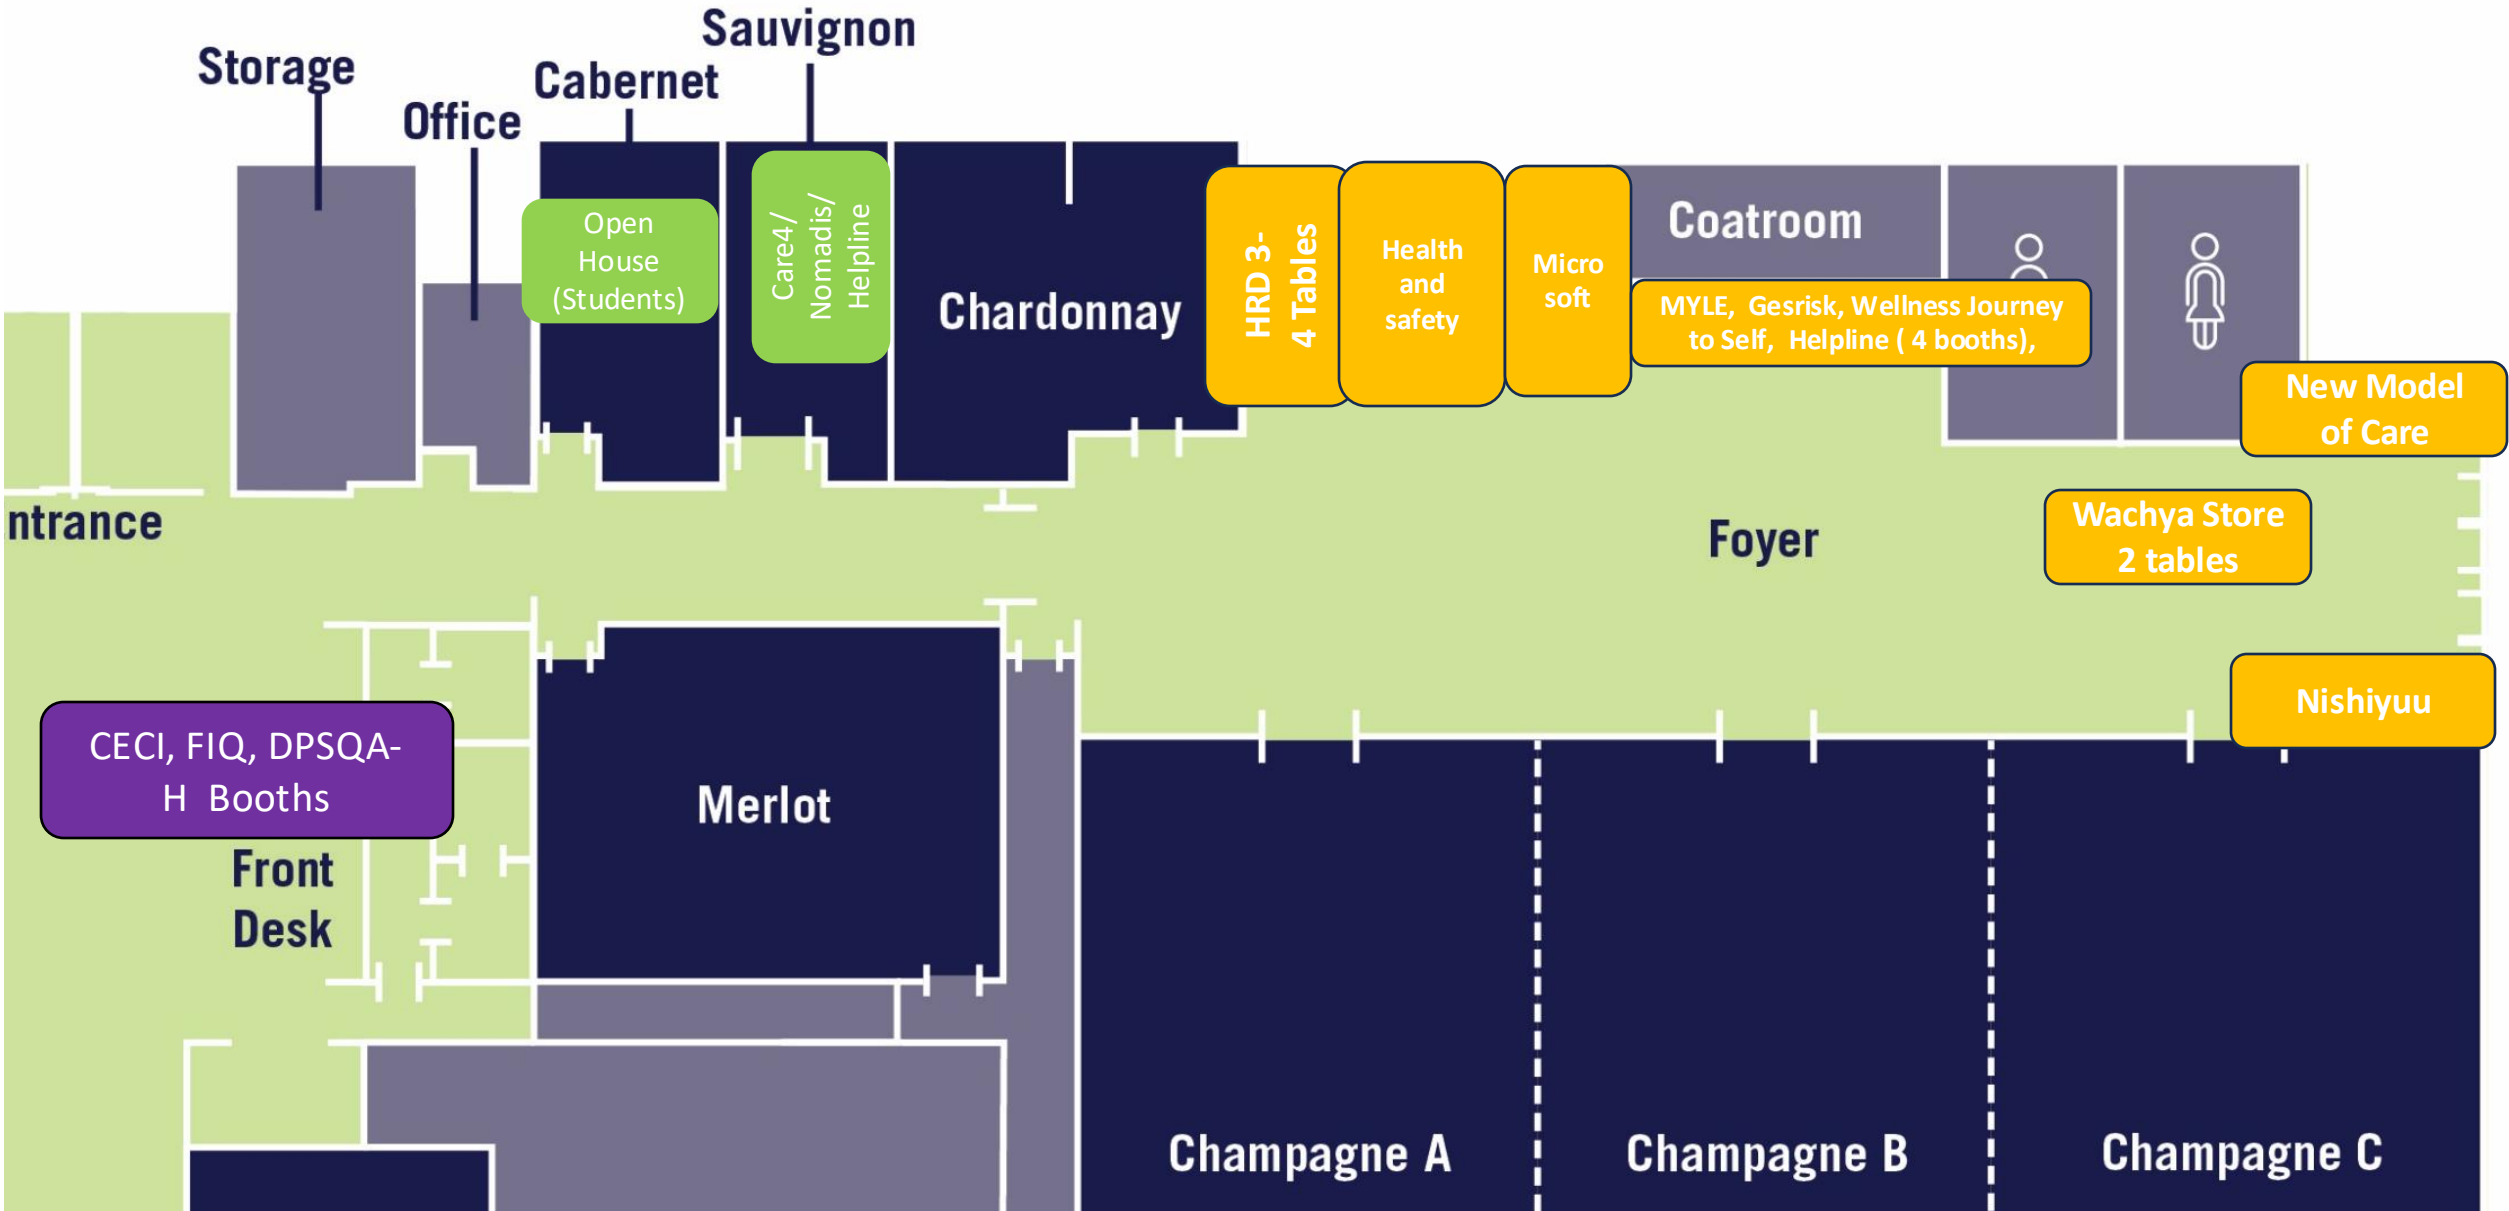

Week 1: Tuesday Sept 30 – ADMIN BOOTH

Week 1: Wednesday Oct 1

Ground Floor Level

Floor Map Key

-  Elevators
-  Meeting/Conference Rooms
-  Amenities/Service Areas
-  Entrance Hall/Public Space

← To Pool, Gym & Parking

Week 1: Wednesday Oct 1 – ADMIN BOOTH

Ground Floor Level

Week 2: Tuesday Oct 7

Floor Map Key

-  Elevators
-  Meeting/Conference Rooms
-  Amenities/Service Areas
-  Entrance Hall/Public Space

← To Pool, Gym & Parking

Week 2: Tuesday Oct 7 – ADMIN BOOTH

Week 2: Wednesday Oct 8 – ADMIN BOOTH

Thursday

Ground Floor Level

Floor Map Key

-  Elevators
-  Meeting/Conference Rooms
-  Amenities/Service Areas
-  Entrance Hall/Public Space

← To Pool, Gym & Parking