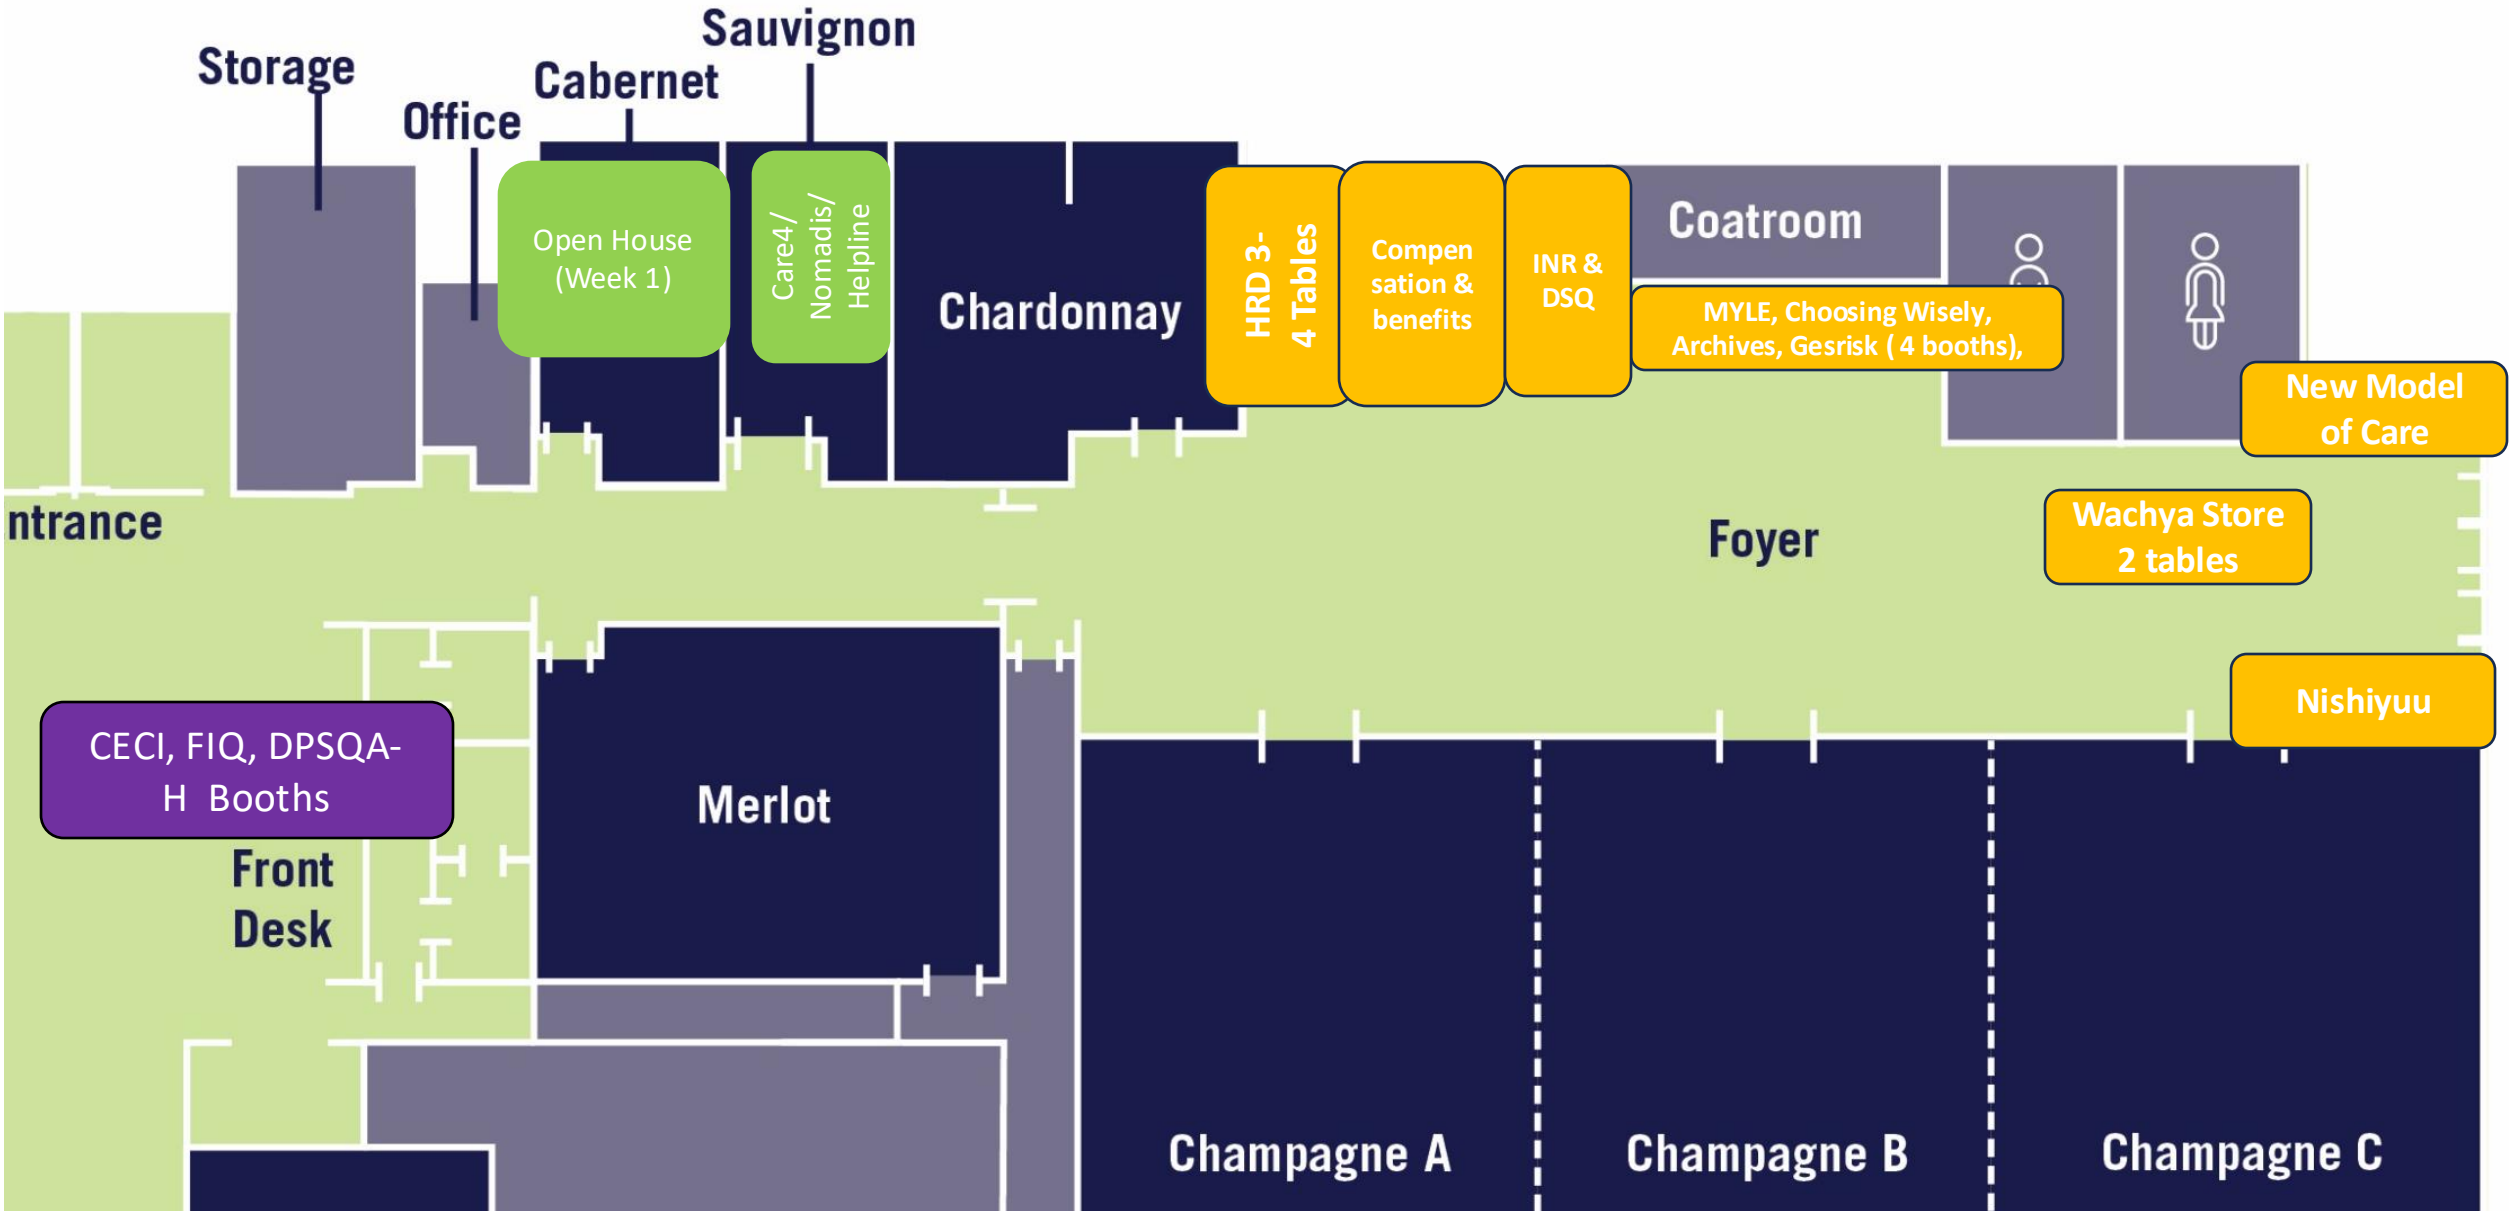

Week 1: Tuesday Sept 30 – ADMIN BOOTH

Week 1: Wednesday Oct 1

Ground Floor Level

Floor Map Key

-  Elevators
-  Meeting/Conference Rooms
-  Amenities/Service Areas
-  Entrance Hall/Public Space

← To Pool, Gym & Parking

Week 1: Wednesday Oct 1 – ADMIN BOOTH

Ground Floor Level

Week 2: Tuesday Oct 7

Floor Map Key

-  Elevators
-  Meeting/Conference Rooms
-  Amenities/Service Areas
-  Entrance Hall/Public Space

← To Pool, Gym & Parking

Week 2: Tuesday Oct 7 – ADMIN BOOTH

Week 2: Wednesday Oct 8 – ADMIN BOOTH

Thursday

Ground Floor Level

Floor Map Key

-  Elevators
-  Meeting/Conference Rooms
-  Amenities/Service Areas
-  Entrance Hall/Public Space

← To Pool, Gym & Parking